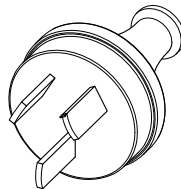

W04

CHINESE STANDARD